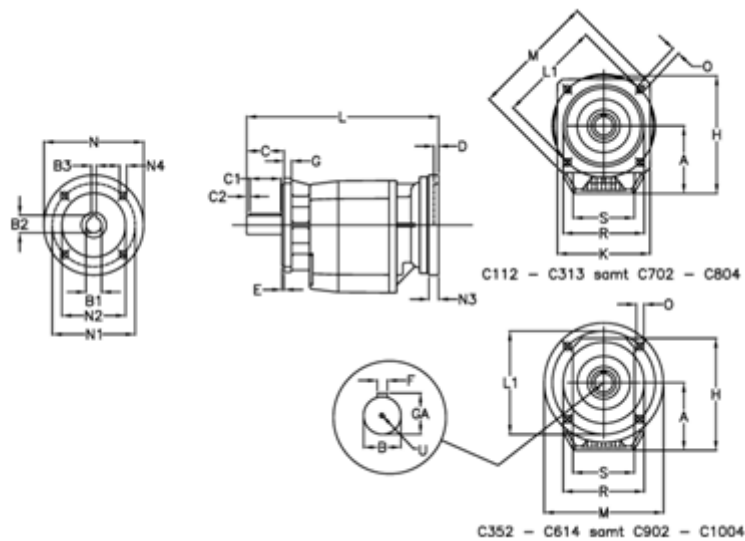

Article number: 40600801382450

Description: Helical gearbox
C802F-13,8-P132B5

Measures

A = 247.0	D = 5.0	L1 = 350	R = 320
B = 80	E = 5	M = 400	S = 300
B1 = 38	F = 22	N = 300	U = M20x42
B2 = 41.3	G = 20	N1 = 265	
B3 = 10	GA = 85.0	N2 = 230	
C = 140	H = 422.0	N3 = 16	
C1 = 110	K = 350	N4 = 14	
C2 = 15	L = 579.5	O = 18.0	